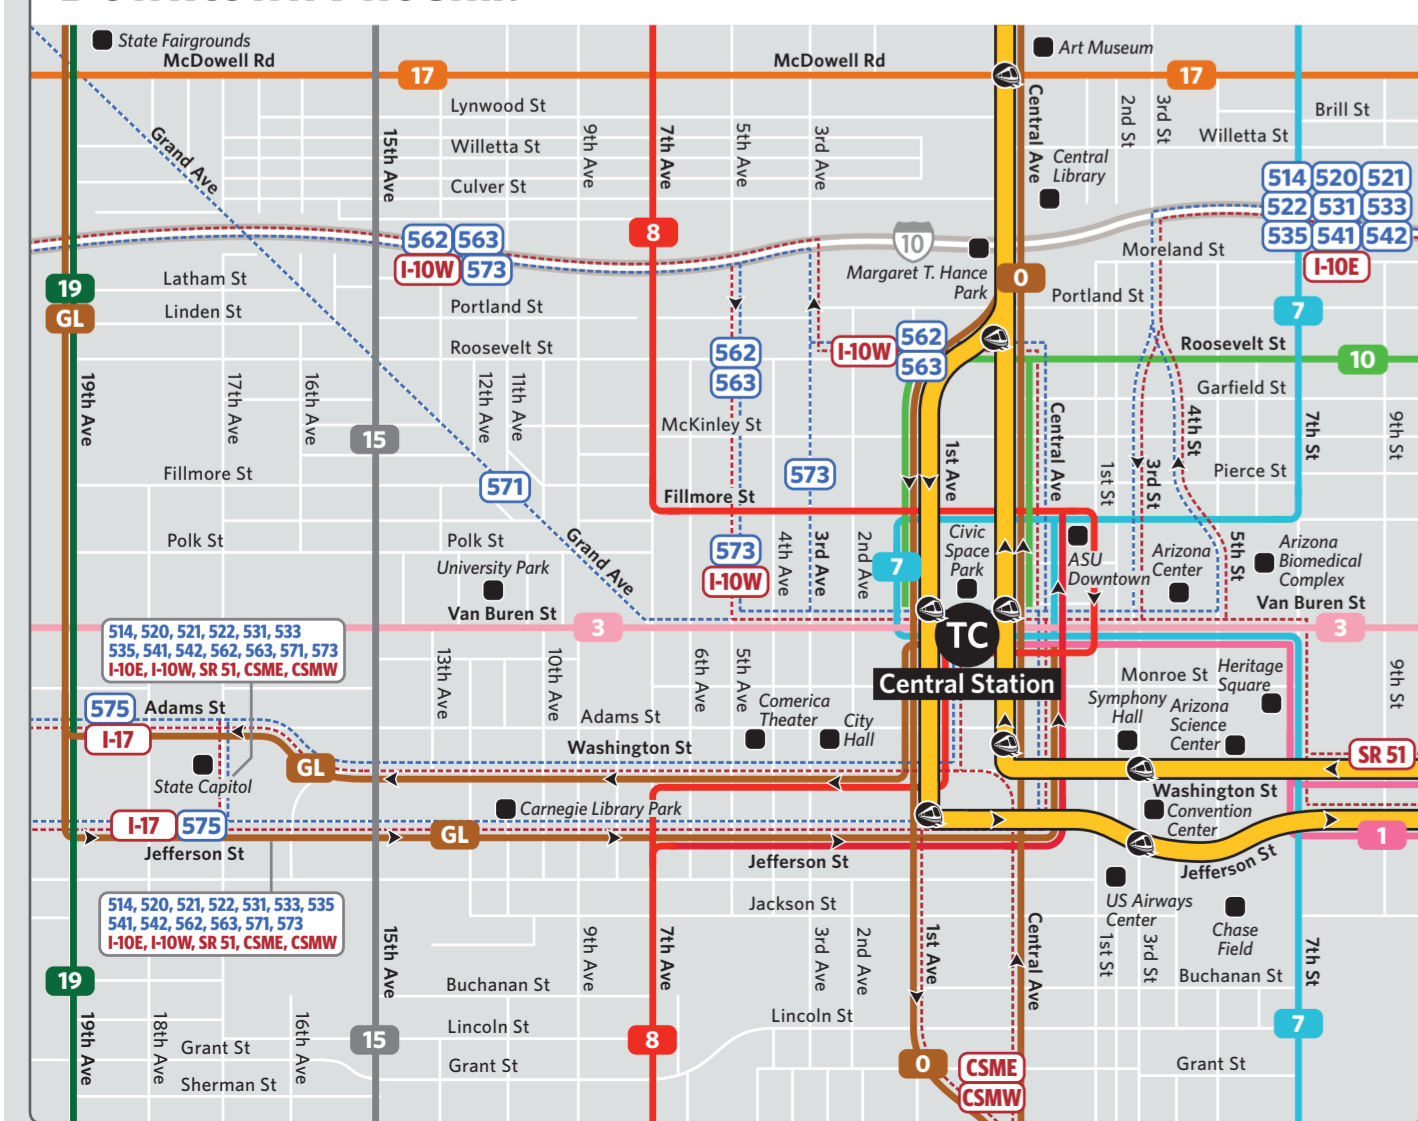

Rural Connector

Rural route

685 Ajo/Gila Bend to Phoenix

Local Buses

1. **136** Main bus route
   - **137** Select trips only
   - **0** Central Ave
   - **1** Washington St/Jefferson St
   - **3** Van Buren St
   - **7** 7th St
   - **8** 7th Ave
   - **10** Roosevelt St
   - **12** 12th St
   - **13** Buckeye Rd
   - **15** 15th Ave
   - **16** 16th St
   - **17** McDowell Rd
   - **19** 19th Ave
   - **27** 27th Ave
   - **28** Lower Buckeye Rd
   - **29** Thomas Dr
   - **30** University Dr
   - **35** 35th Ave
   - **39** 40th St
   - **40** Apache Blvd/Main St
   - **41** Indian School Rd
   - **43** 43rd Ave
   - **44** 44th St/Tatum Blvd
   - **45** Broadway Rd
   - **48** 48th St/Rio Salado Pkwy
   - **50** Camelback Rd
   - **51** 51st Ave
   - **52** Rosser Rd
   - **56** Priest Dr
   - **59** 59th Ave
   - **60** Bethany Home Rd
   - **61** Southern Ave
   - **62** Hardy Dr/Guadalupe Rd
   - **65** Mill Ave/Kyrene Rd
   - **66** Mill Ave/Kyrene Rd
   - **67** 67th Ave
   - **70** Glendale Ave/24th St
   - **72** Scottsdale Rd/Rural Rd
   - **75** 75th Ave
   - **77** Baseline Rd
   - **80** Northern Ave/Shea Blvd
   - **81** Hayden Rd/McClintock Dr
   - **83** 83rd Ave
   - **90** Dunlap Ave/Cave Creek Rd
   - **96** Dobson Rd
   - **104** Alma School Rd
   - **106** Peoria Ave/Cactus Rd
   - **108** Elliot Rd/48th St
   - **112** Country Club Dr/Arizona Ave
   - **120** Mesa Dr
   - **122** Cactus St
   - **128** Stapley Dr
   - **136** Gilbert Rd
   - **138** Thunderbird Rd
   - **154** Greenway Rd
   - **156** Chandler Blvd
   - **170** Bell Rd
   - **184** Power Rd
   - **186** Union Hills Dr/Mayo
   - **251** 51st Ave
   - **GL** Grand Ave Limited
2. Circulator routes not shown on map

SURPRISE

EL MIRAGE

YOUNGTOWN

LITCHFIELD PARK

Buckeye and Goodyear

BUCKEYE

GOODYEAR

Downtown Phoenix